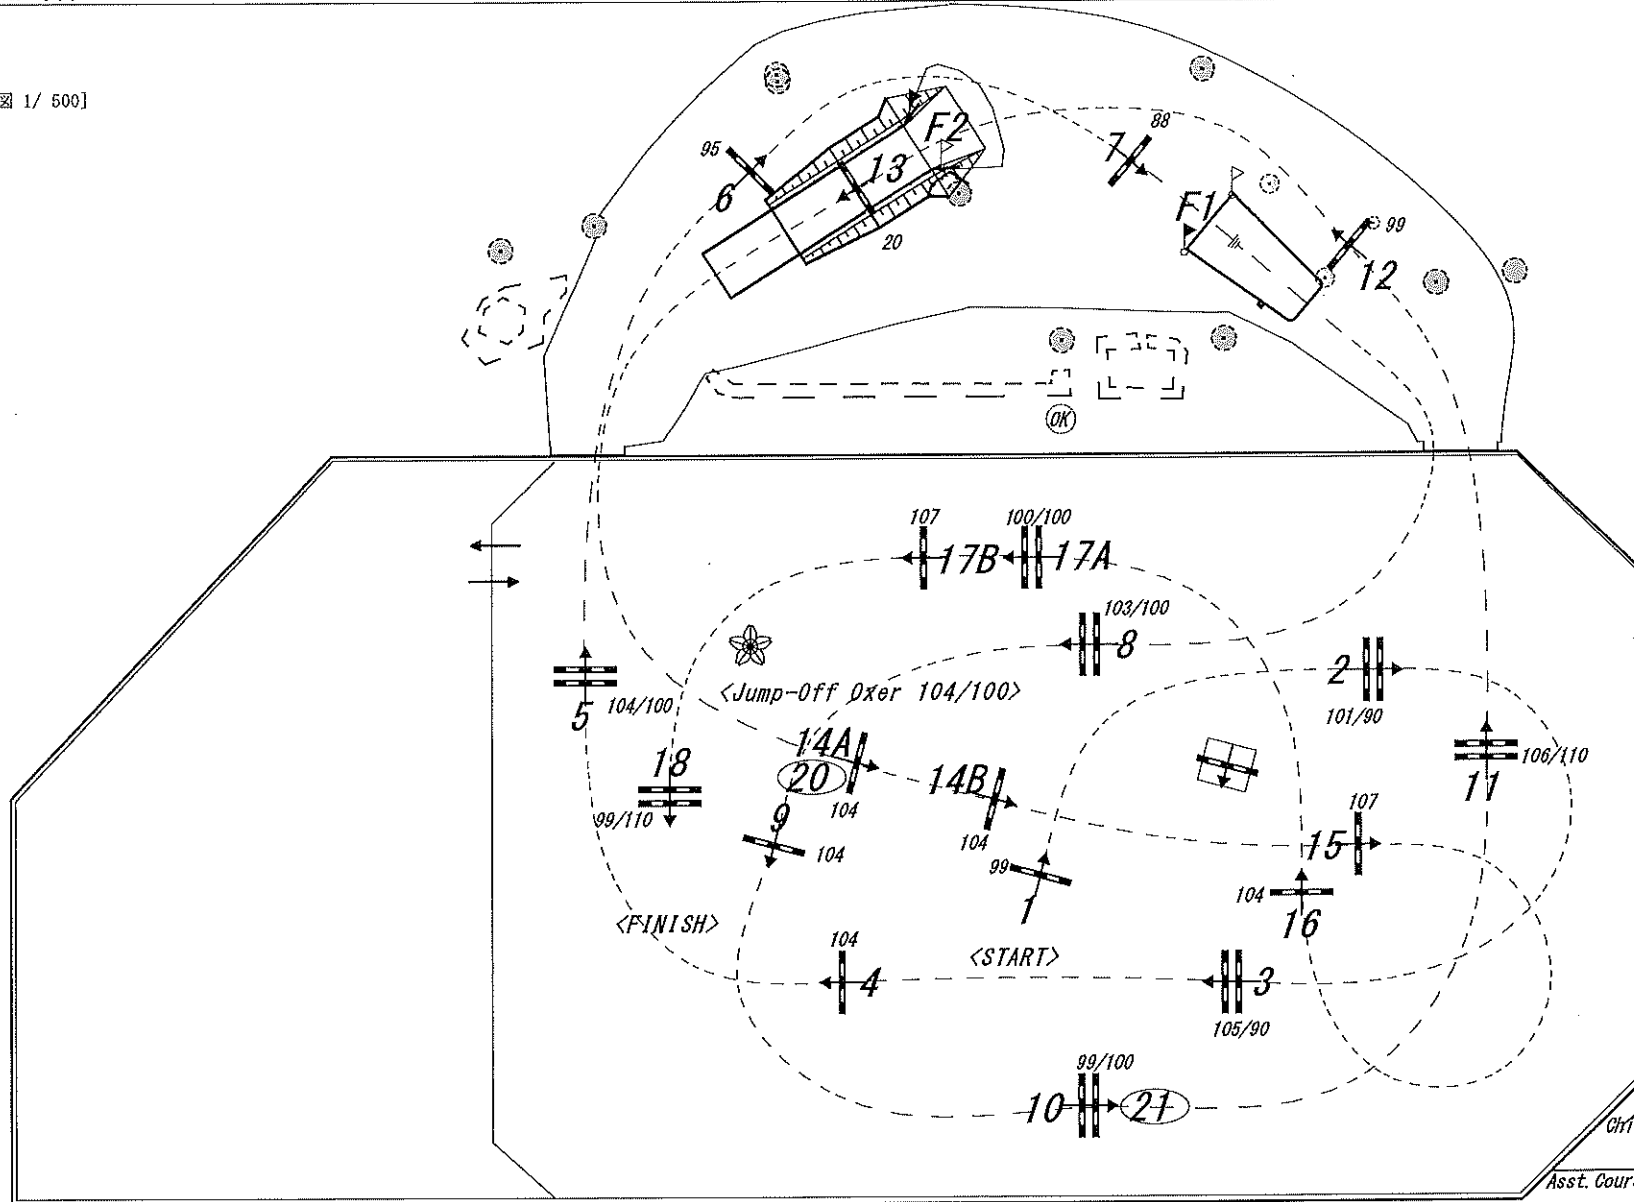

第78回国民スポーツ大会 SAGA2024馬術競技  
#21 少年 ダービー競技

Date: 2024.10/9-13  
Venue: MIKI HORSE LAND PARK

Table: A FEI Re/Art.: 277

1st. JUMP OFF: (20)-15-16-17A-17B-18-1-(21)

Speed: 350 m/min  
Length: 780 m  
Time allowed: 134 sec  
Time limit: 268 sec  
Penalty time: sec

Length: 330 m  
Time allowed: 57 sec  
Time limit: 114 sec  
Penalty time: sec

Height: 110 Obstacles: 18 Efforts: 18

Obstacles: 7 Efforts: 8

4-3  
10.12 13:05修正

[経路図 1/ 500]

JUDGE

Chief Course Designer: MURATA Tatsuya  
Course Designer: KIMURA Yuya  
TAKAHASHI Shoichi  
Asst. Course Designer: YAMAGISHI Tatsuhiro  
NAKAMURA Masakazu/ISHIKORI Yutaka  
KOYAKE Toshitsugu/OMURA Nobuyuki  
TAMEGAI Yukio